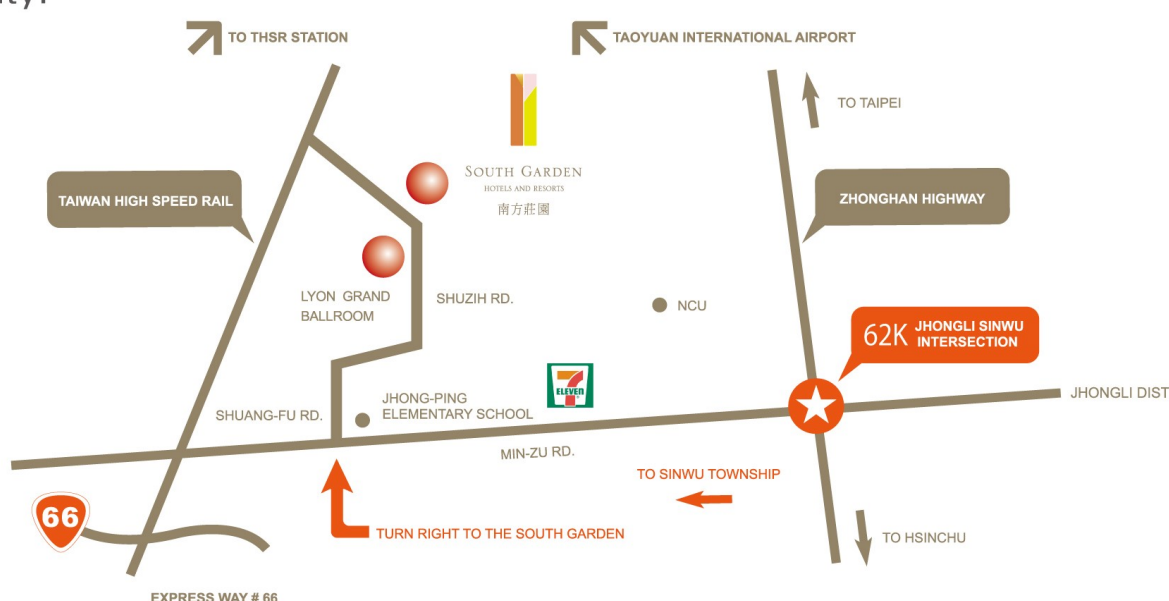

DRIVING DIRECTIONS

GEOGRAPHIC LOCATION INTRODUCTION

Directions: Exit via Zhongli/Xinwu Interchange of National Highway No. 1, drive towards the direction of Xinwu along County Highway NO. 114, make a right turn into Shuangfu Rd. after passing Jhong Ping Elementary School, and continue going straight to reach South Garden Hotels and Resorts.

The hotel is conveniently located. National Highway No. 1, THSR Taoyuan Station and Taoyuan International Airport can be reached by car in 8 minutes, 15 minutes and 25 minutes respectively. Furthermore, the hotel is 25 minutes away from Hsinchu Science Park and 35 minutes from Taipei City.

ROOM GUEST SHUTTLE SERVICE

The shuttle bus offers free shuttle service for hotel guests during their stay on a fixed time and location basis. The destinations are THSR Taoyuan Station (same as Taoyuan Metro A18 THSR Taoyuan Station) and Zhongli Train Station.

Hotel ↔ Zhongli Train Station

Hotel	Zhongli Train Station
10:10	15:20
11:30	16:40

Hotel ↔ THSR Taoyuan Station
(Taoyuan Metro A18 Station)

Hotel	THSR Taoyuan Station (Taoyuan Metro A18 Station)
08:30	14:30
09:20	16:00
11:00	17:20
12:20	18:00